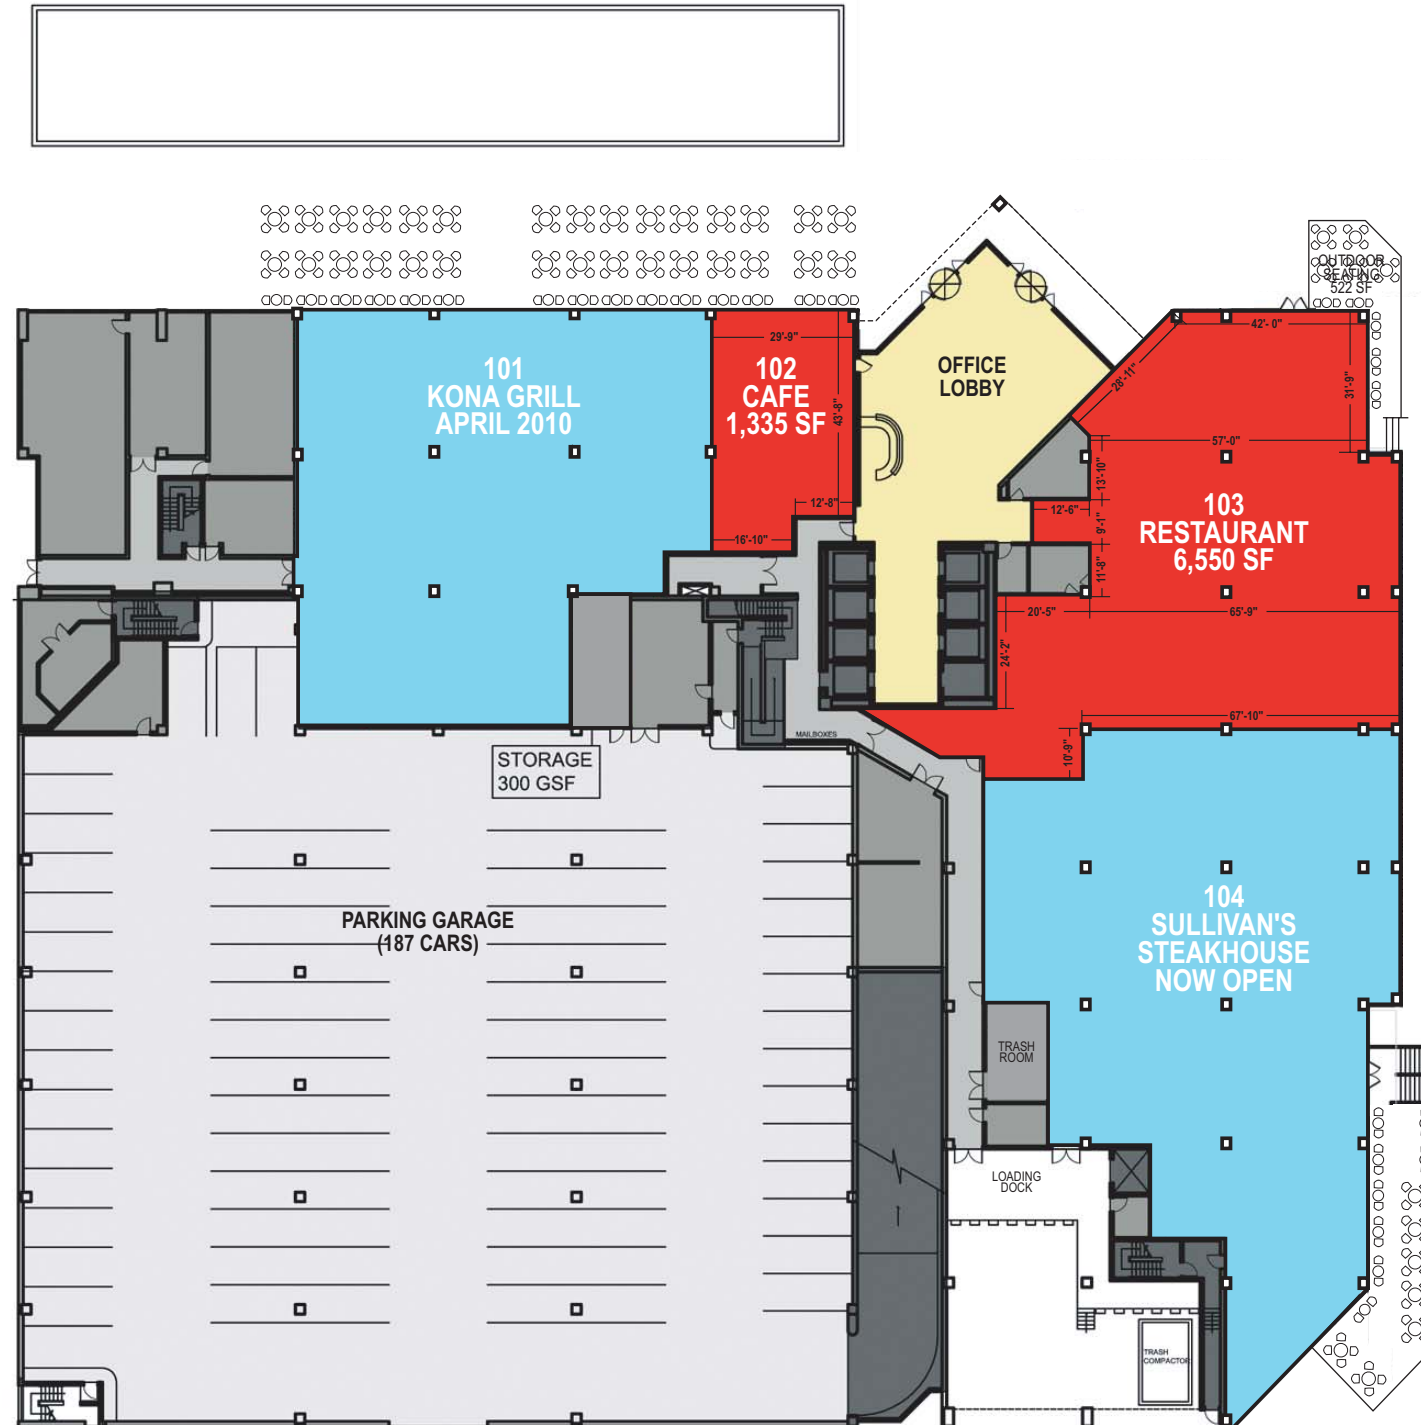

100 SOUTH CHARLES STREET

100 LIGHT STREET

100 EAST PRATT STREET

PRATT STREET

CHARLES STREET

LIGHT STREET

HARBORPLACE/  
INNER HARBOR

BALTIMORE  
CONVENTION  
CENTER